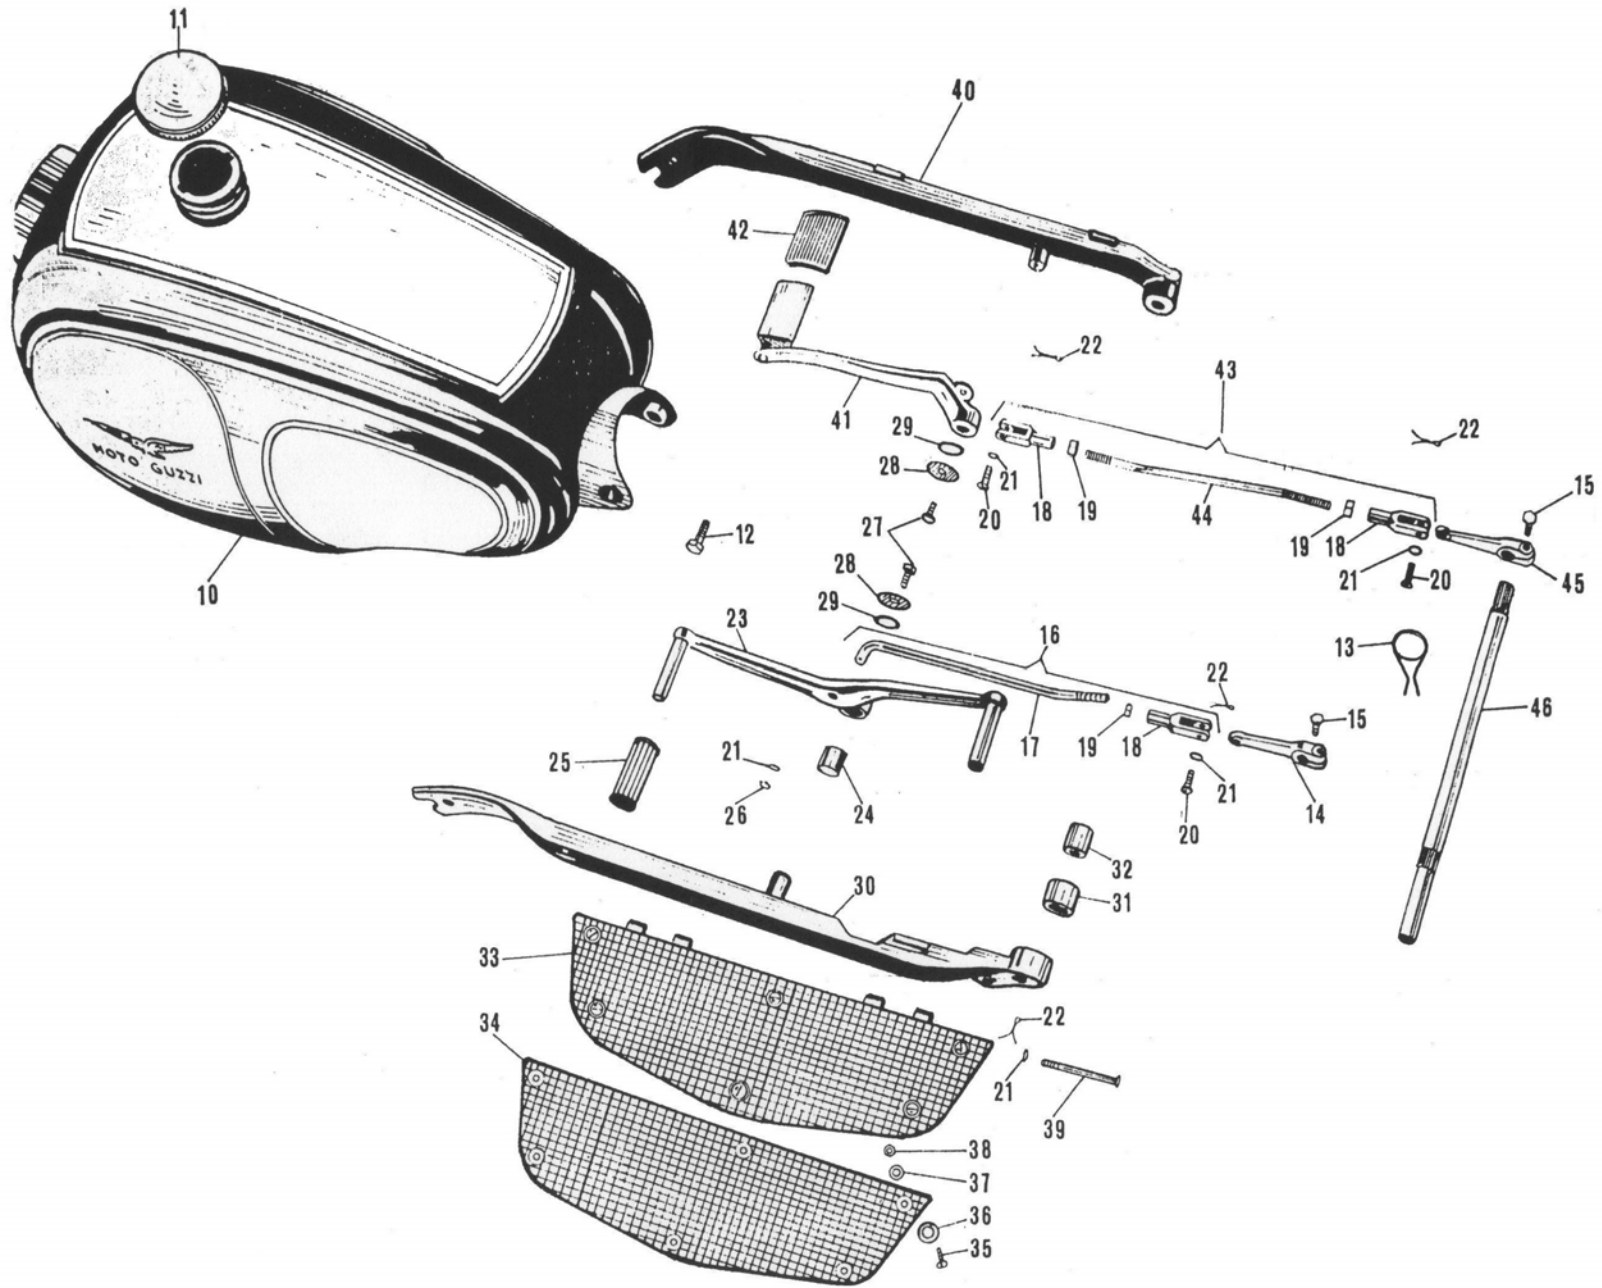

MOTO GUZZI

**PARTS FOR 850 cc CALIFORNIA
POLICE ONLY**

ADDITIONS TO THE V-850 ELDORADO PARTS
CATALOGUE

Plate 1

TANK – FOOTBOARDS AND FOOT CONTROLS

CALIFORNIA 850

Figure No.	Order No.	Description	Quantity
36	4359 4380	Washer, external, mat screws	12
37	9500 0205	Washer, flat, mat screws	12
38	9260 2205	Nut, mat screws	12
39	9578 0268	Pin, footboards to brackets	4
40	1345 5140	Bracket, footboard, R/H	1
41	1367 7040	Lever, rear brake	1
42	4326 2180	Pedal, rubber, brake lever	1
43	1367 5040	Rod, rear brake lever, complete	1
44	1367 5140	Rod	1
45	1225 8501	Lever, rear brake pivot	1
46	1367 5440	Spindle, rear brake lever	1

Plate 1

Plate 2

FRAME – SAFETY BARS – SADLEBAGS – FRONT AND REAR FLASHER BRACKETS AND WINDSHIELD - SEAT

CALIFORNIA 850

Figure No.	Order No.	Description	Quantity
10	1340 0140	Frame, modified and with siren bracket welded	1
11	1342 9600	Stud, engine to frame securing	2
12	4326 3325	Cushion, siren	1
13	9270 0128	Nut, engine to frame stud	4
14	9510 0415	Washer, engine securing stud	4
15	1341 8240	Bracket, battery	1
16	1346 9440	Radio carrier	1
17	9505 4314	Screw, radio carrier to frame	3
18	9502 1106	Washer, carrier screws and flasher bracket screws	5
19	9260 2206	Nut, radio carrier screws	5
20	1343 2040	Side stand	1
21	1343 7040	Fender, rear	1
22	1343 6840	Bracket, rear flashers	1
23	9802 4312	Screw, rear bracket flashers	2
24	1345 8840	Crash bar, rear, L/H	1
24	1345 8240	Crash bar, rear, R/H	1
25	9260 2210	Nut, crash bar/and saddlebags securing	6
26	9502 1110	Washer, crash bar securing	4
27	9805 4530	Screw, bottom crash bar securing	2
28	1346 0540	Seat	1
29	1346 1900	Spring, seat, R/H	1
29	1346 2100	Spring, seat, L/H	1
30		Screw, spring to seat	1
31		Washer, flat, seat screw	2
32		Washer, spring, seat screws	2
33		Nut, seat screws	2
34	1346 2040	Container, R/H, seat springs	1
34	1346 2045	Container, L/H, seat spring	1
35	1346 3240	Bolt, threaded, rear securing	2