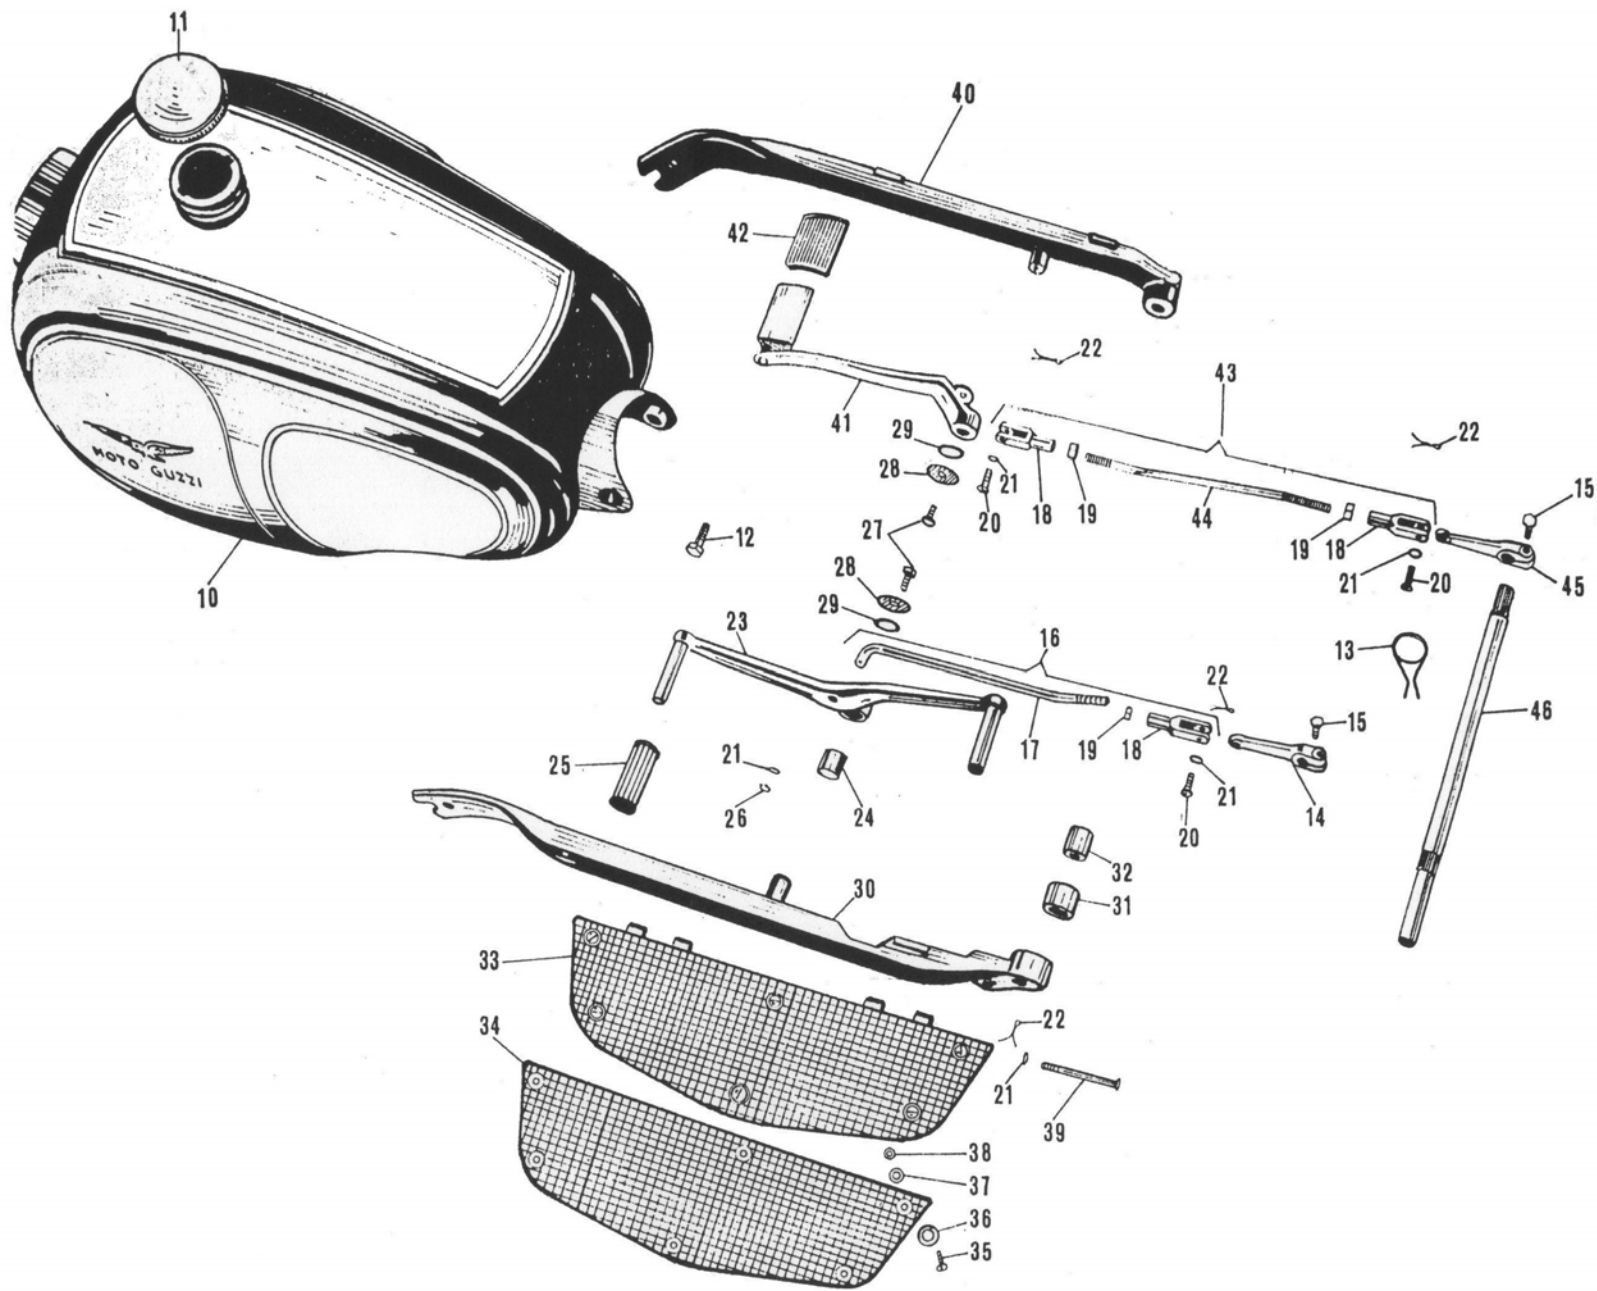

Plate 1

TANK – FOOTBOARDS AND FOOT CONTROLS

CALIFORNIA 850

Figure No.	Order No.	Description	Quantity
36	4359 4380	Washer, external, mat screws	12
37	9500 0205	Washer, flat, mat screws	12
38	9260 2205	Nut, mat screws	12
39	9578 0268	Pin, footboards to brackets	4
40	1345 5140	Bracket, footboard, R/H	1
41	1367 7040	Lever, rear brake	1
42	4326 2180	Pedal, rubber, brake lever	1
43	1367 5040	Rod, rear brake lever, complete	1
44	1367 5140	Rod	1
45	1225 8501	Lever, rear brake pivot	1
46	1367 5440	Spindle, rear brake lever	1

Plate 1