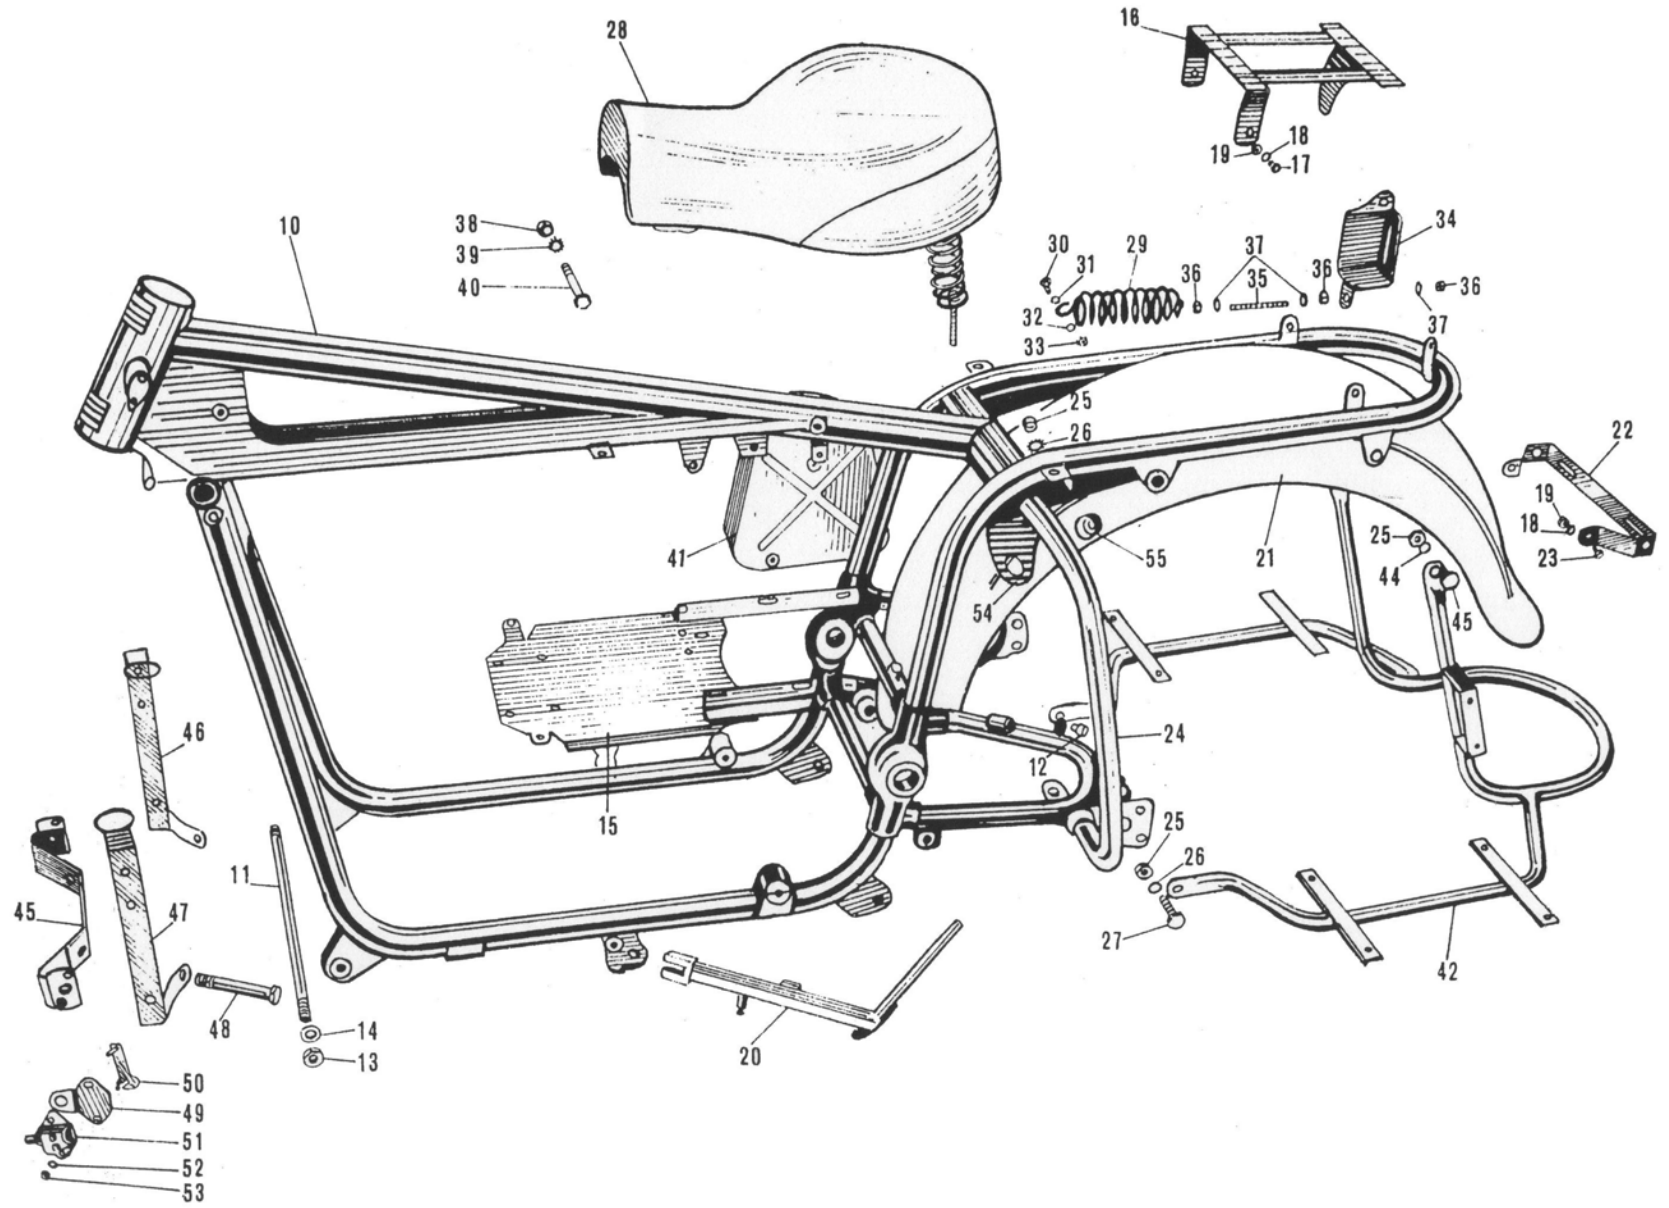

Plate 2

FRAME – SAFETY BARS – SADLEBAGS – FRONT AND REAR FLASHER BRACKETS AND WINDSHIELD - SEAT

CALIFORNIA 850

Figure No.	Order No.	Description	Quantity
10	1340 0140	Frame, modified and with siren bracket welded	1
11	1342 9600	Stud, engine to frame securing	2
12	4326 3325	Cushion, siren	1
13	9270 0128	Nut, engine to frame stud	4
14	9510 0415	Washer, engine securing stud	4
15	1341 8240	Bracket, battery	1
16	1346 9440	Radio carrier	1
17	9505 4314	Screw, radio carrier to frame	3
18	9502 1106	Washer, carrier screws and flasher bracket screws	5
19	9260 2206	Nut, radio carrier screws	5
20	1343 2040	Side stand	1
21	1343 7040	Fender, rear	1
22	1343 6840	Bracket, rear flashers	1
23	9802 4312	Screw, rear bracket flashers	2
24	1345 8840	Crash bar, rear, L/H	1
24	1345 8240	Crash bar, rear, R/H	1
25	9260 2210	Nut, crash bar/and saddlebags securing	6
26	9502 1110	Washer, crash bar securing	4
27	9805 4530	Screw, bottom crash bar securing	2
28	1346 0540	Seat	1
29	1346 1900	Spring, seat, R/H	1
29	1346 2100	Spring, seat, L/H	1
30		Screw, spring to seat	1
31		Washer, flat, seat screw	2
32		Washer, spring, seat screws	2
33		Nut, seat screws	2
34	1346 2040	Container, R/H, seat springs	1
34	1346 2045	Container, L/H, seat spring	1
35	1346 3240	Bolt, threaded, rear securing	2

Plate 2