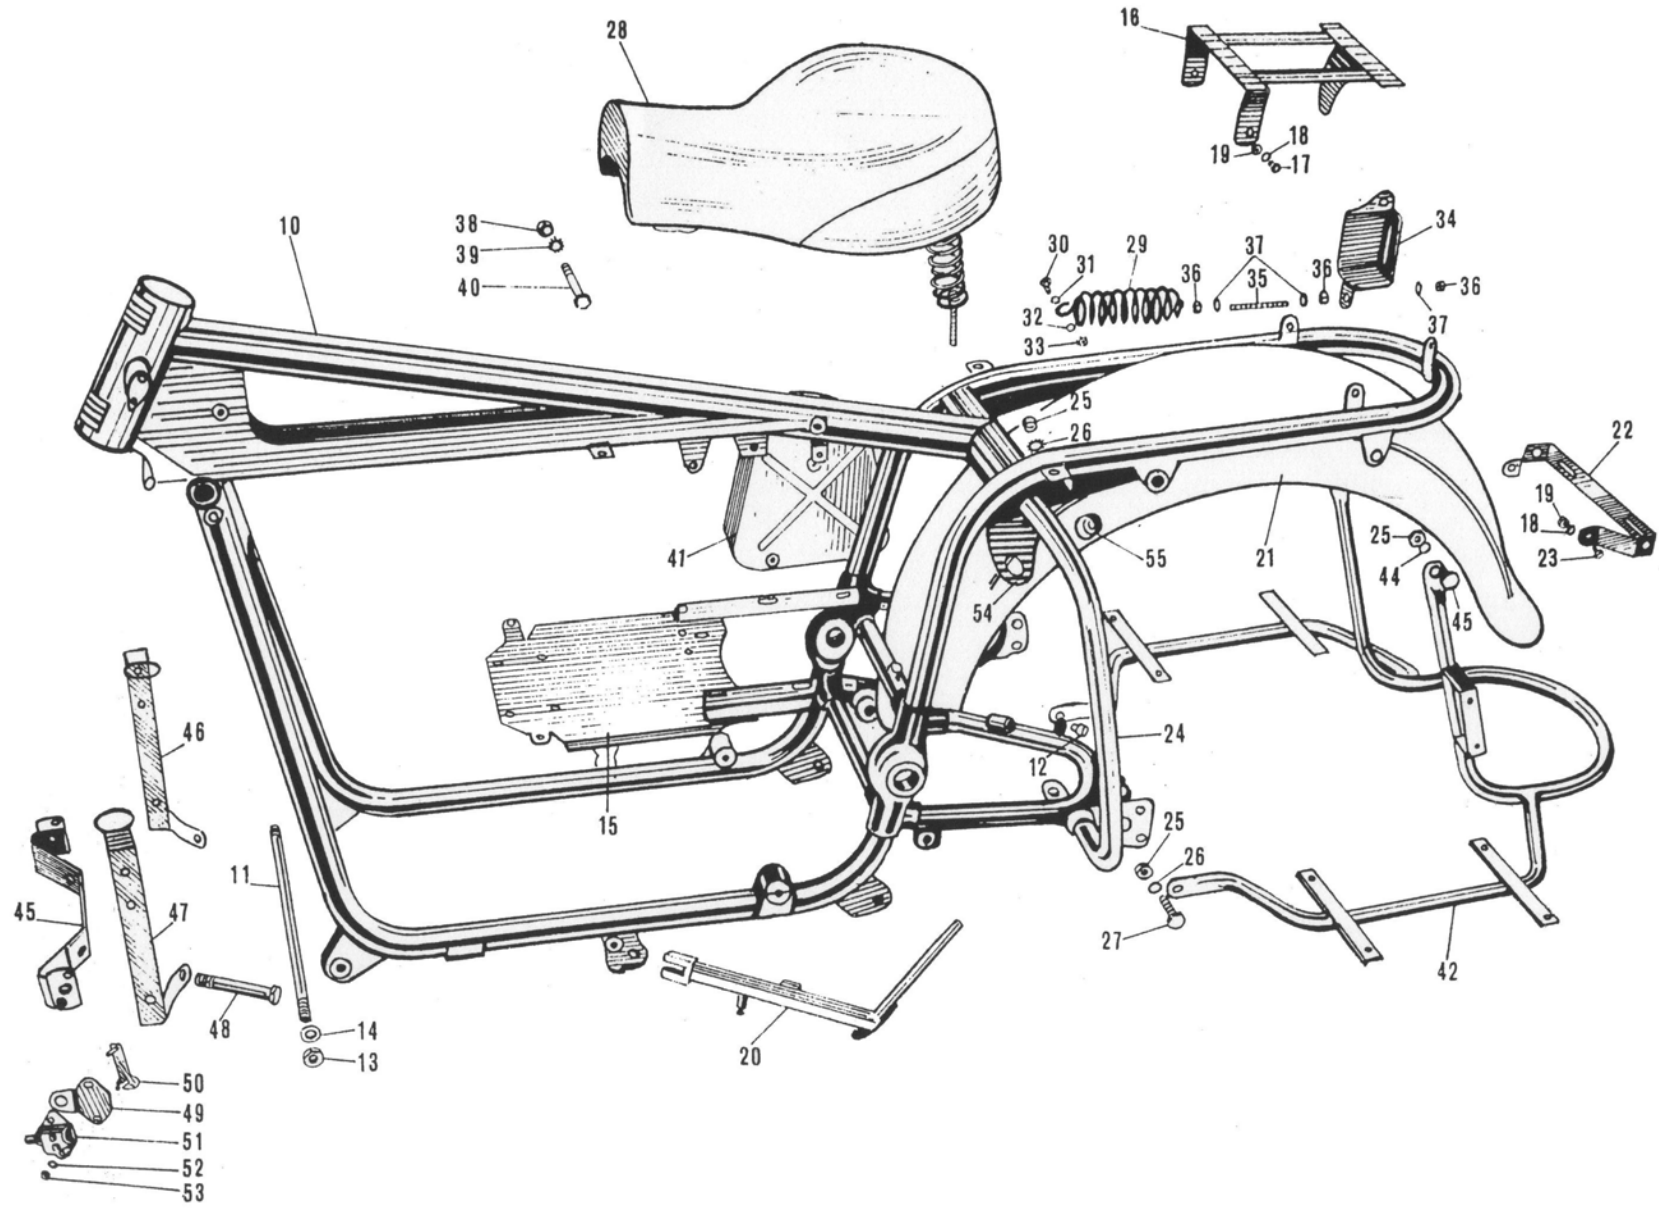

Plate 2

Plate 3

HANDLEBAR – CONTROL CABLES – INSTRUMENT PANEL – INDICATOR LIGHTS – SPEEDO – STARTER MOTOR

CALIFORNIA 850

Figure No.	Order No.	Description	Quantity
10	1360 0340	Handlebar	1
11	1350 0240	Clamp	2
12	1350 2540	Bracket, front, microphone, bottom	1
13	1350 2440	Bracket, microphone, top	1
14	9805 4314	Screw, bracket securing	2
15	9510 0130	Washer, bracket screws	2
16	1360 5440	Lever front brake, complete	1
17	1260 1050	Fulcrum, lever	1
18	1360 6840	Lever, siren control, complete	1
19	4360 5440	Lever, siren, bare	1
20	4060 3700	Fulcrum, siren lever	1
21	4560 5100	Nut, lever screw	1
22	4560 5000	Washer, lever screw	1
23	4560 4900	Screw, lever Securing to fulcrum	1
24	4560 6300	Screw, fulcrum to handlebar	1
25	4560 5300	Bushing on fulcrum	1
26	4560 5800	Roller, siren cable	1
27	1360 6640	Cable, siren control	1
28	1374 4440	Spring, siren return	1
29	1374 4540	Clip, siren cable fixing	1
30		Cable, front brake	1
31		Cable, clutch	1
32		Cable, throttle to 2-way adaptor	1
33		Cable, easy start control from handlebar to 2-way adaptor	1
34	1350 1540	Panel, instruments	1
35	9551 0108	Dowel, instrument panel	1
36	1350 1740	Spacer ring, instrument panel	1
37	1376 1640	Speedo head	1

Plate 3

Plate 3

HANDLEBAR – CONTROL CABLES – INSTRUMENT PANEL – INDICATOR LIGHTS – SPEEDO – STARTER MOTOR

CALIFORNIA 850

Figure No.	Order No.	Description	Quantity
38	9810 6009	Bolt, instrument panel plug	1
39	9502 1106	Washer, toothed, plug bolt securing	1
40	9510 0142	Washer, flat, panel plug	1
41	1350 1440	Plug, instrument panel	1
42	1350 2740	Panel, indicator lights	1
43	9824 0812	Screw, indicator lights panel	1
44	9510 0225	Washer, indicator panel screw	1
45	1374 4901	Indicator light, green, parking	1
46	1074 4900	Indicator light, amber, neutral	1
47	1074 4902	Indicator light, generator and oil press (red) 2	2
48	1374 0740	Block, threaded, headlight securing	2
49	1373 0740	Starter motor, Marelli MT40 HA	1