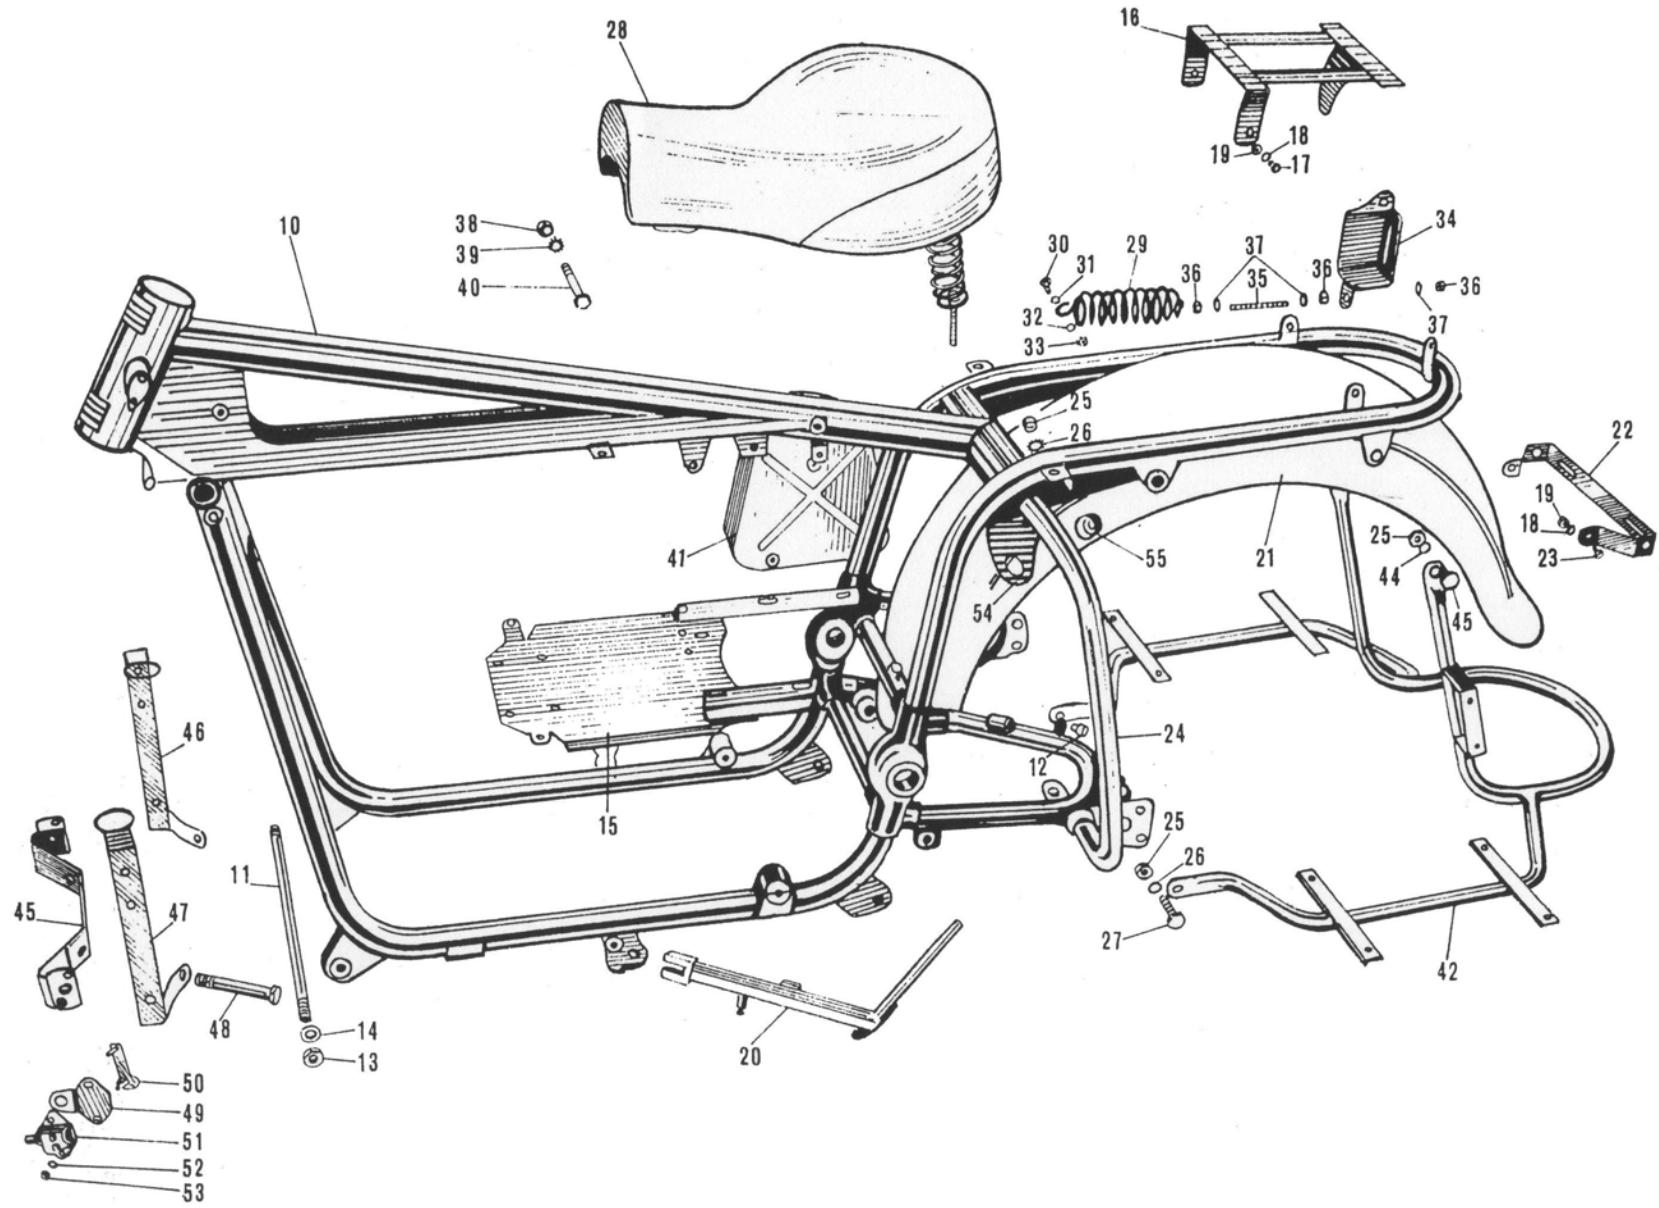

Plate 2

FRAME – SAFETY BARS – SADLEBAGS – FRONT AND REAR FLASHER BRACKETS AND WINDSHIELD - SEAT

CALIFORNIA 850

Figure No.	Order No.	Description	Quantity
10	1340 0140	Frame, modified and with siren bracket welded	1
11	1342 9600	Stud, engine to frame securing	2
12	4326 3325	Cushion, siren	1
13	9270 0128	Nut, engine to frame stud	4
14	9510 0415	Washer, engine securing stud	4
15	1341 8240	Bracket, battery	1
16	1346 9440	Radio carrier	1
17	9505 4314	Screw, radio carrier to frame	3
18	9502 1106	Washer, carrier screws and flasher bracket screws	5
19	9260 2206	Nut, radio carrier screws	5
20	1343 2040	Side stand	1
21	1343 7040	Fender, rear	1
22	1343 6840	Bracket, rear flashers	1
23	9802 4312	Screw, rear bracket flashers	2
24	1345 8840	Crash bar, rear, L/H	1
24	1345 8240	Crash bar, rear, R/H	1
25	9260 2210	Nut, crash bar/and saddlebags securing	6
26	9502 1110	Washer, crash bar securing	4
27	9805 4530	Screw, bottom crash bar securing	2
28	1346 0540	Seat	1
29	1346 1900	Spring, seat, R/H	1
29	1346 2100	Spring, seat, L/H	1
30		Screw, spring to seat	1
31		Washer, flat, seat screw	2
32		Washer, spring, seat screws	2
33		Nut, seat screws	2
34	1346 2040	Container, R/H, seat springs	1
34	1346 2045	Container, L/H, seat spring	1
35	1346 3240	Bolt, threaded, rear securing	2

Plate 2