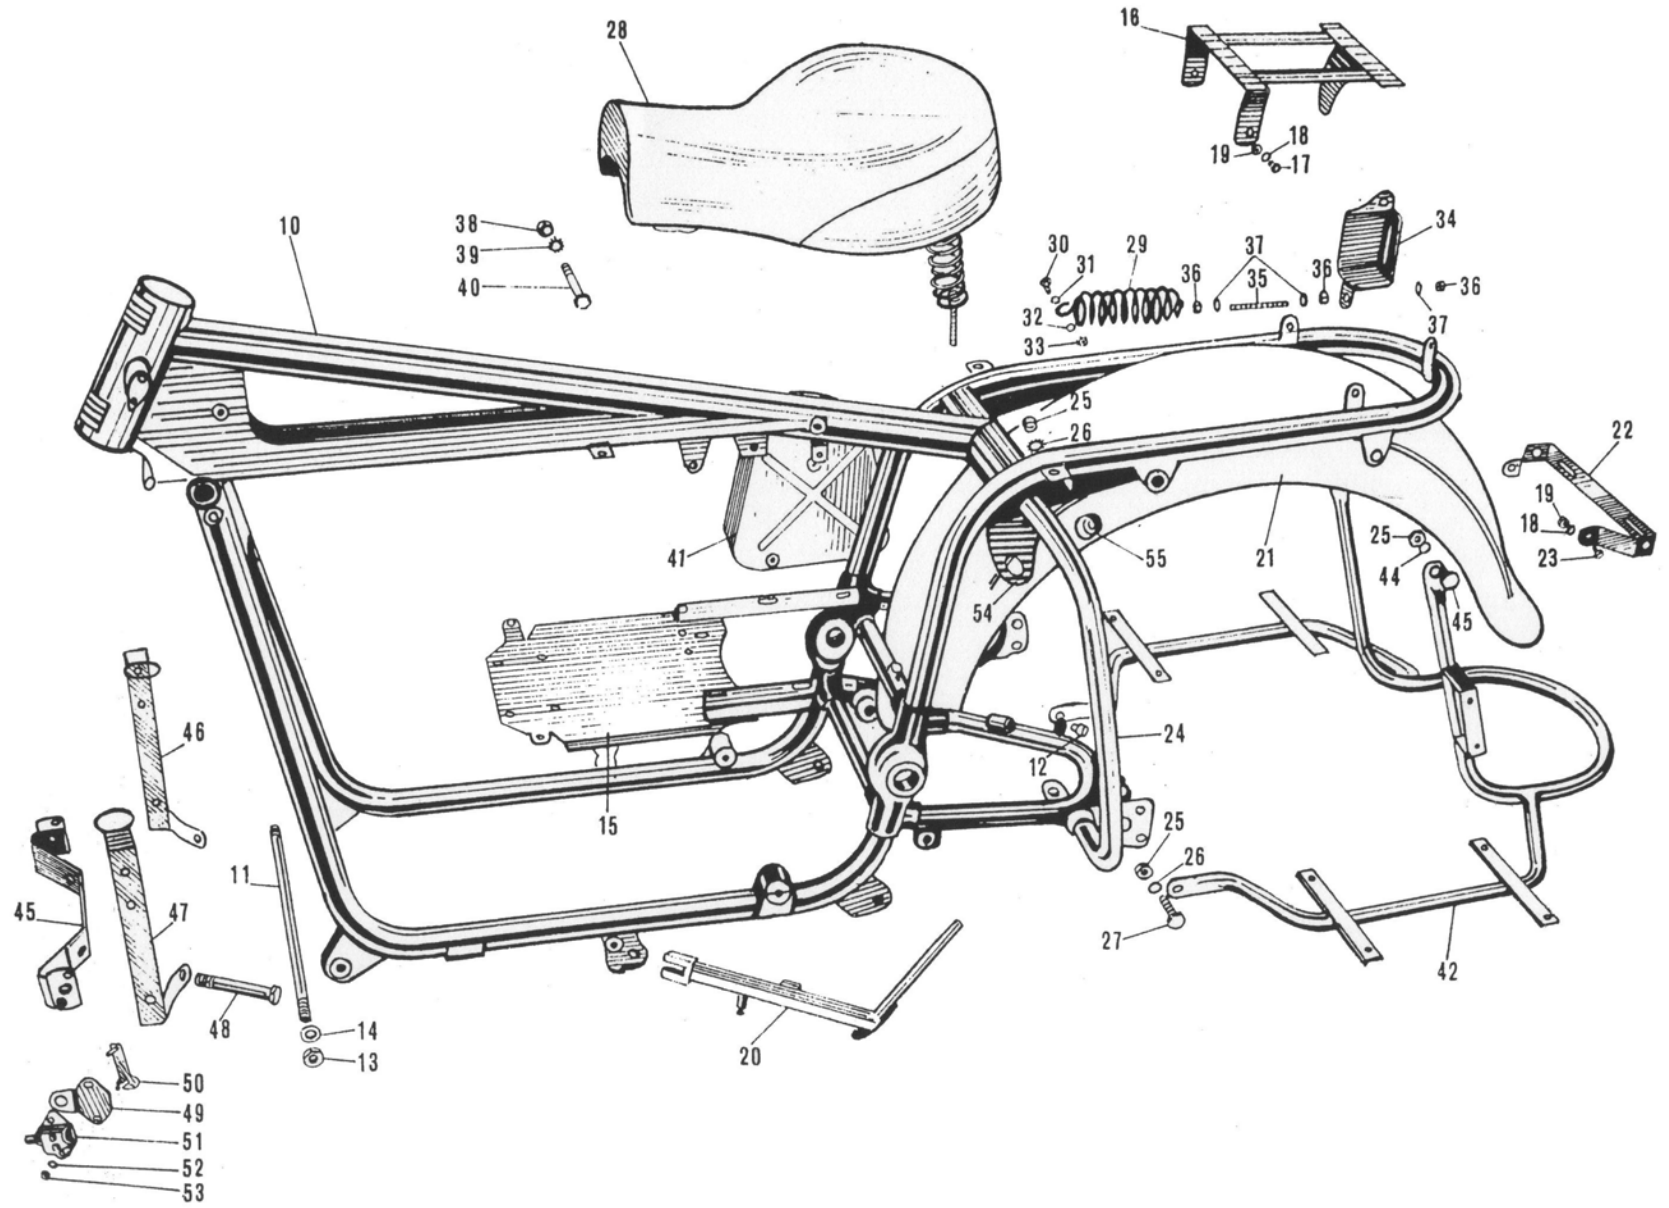

Plate 2

FRAME – SAFETY BARS – SADLEBAGS – FRONT AND REAR FLASHER BRACKETS AND WINDSHIELD - SEAT

CALIFORNIA 850

Figure No.	Order No.	Description	Quantity
36	9260 2208	Nut, threaded bolt	8
37	9500 0208	Washer, threaded bolt	8
38	9263 0108	Nut, front seat screw	1
39		Washer, front seat screw	1
40		Screw, front seat securing	1
41	1247 6001	Tool box c/w lock	1
42	1348 5040	Attachment, saddlebags	1
43	9805 4522	Screw, saddlebag attachment	2
44	9510 0311	Washer, saddlebag attachment screws	2
45	1350 6340	Bracket, front flashers	1
46	1350 6840	Bracket, R/H, windshield attach.	1
47	4350 6940	Bracket, L/H, windshield attach.	1
48	9805 3690	Screw, bracket to bottom yoke	2
49	1362 9240	Lug, stop cutout holder on hub cover	1
50	1362 9540	Plate, stop cutout retaining	1
51	5574 1100	Stop cutout, front	1
52	9510 0055	Washer, front stop cutout	2
53	9370 0050	Nut, front stop cutout securing	2
54	1373 6440	Lug, switch holder	1
55	1373 5840	Cap, rubber	1

Plate 2