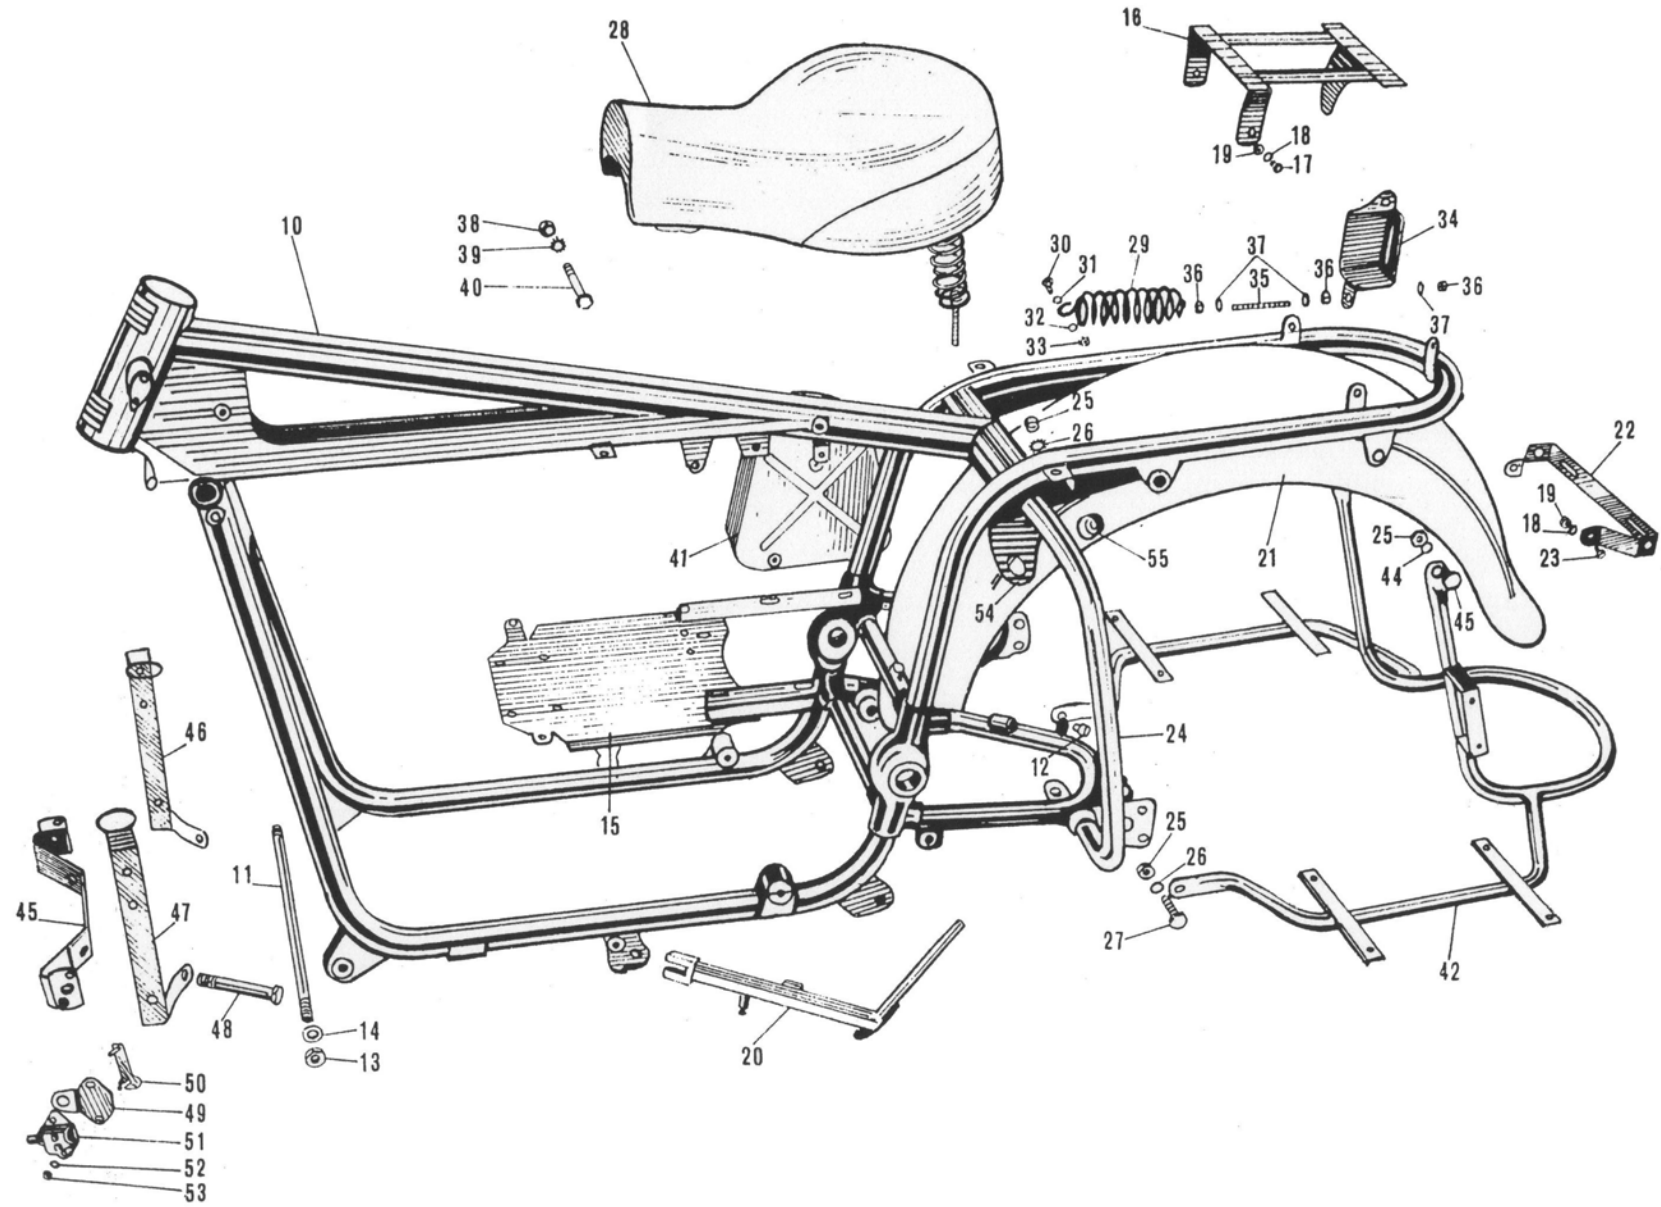

Plate 2

FRAME – SAFETY BARS – SADLEBAGS – FRONT AND REAR FLASHER BRACKETS AND WINDSHIELD - SEAT

CALIFORNIA 850

Figure No.	Order No.	Description	Quantity
10	1340 0140	Frame, modified and with siren bracket welded	1
11	1342 9600	Stud, engine to frame securing	2
12	4326 3325	Cushion, siren	1
13	9270 0128	Nut, engine to frame stud	4
14	9510 0415	Washer, engine securing stud	4
15	1341 8240	Bracket, battery	1
16	1346 9440	Radio carrier	1
17	9505 4314	Screw, radio carrier to frame	3
18	9502 1106	Washer, carrier screws and flasher bracket screws	5
19	9260 2206	Nut, radio carrier screws	5
20	1343 2040	Side stand	1
21	1343 7040	Fender, rear	1
22	1343 6840	Bracket, rear flashers	1
23	9802 4312	Screw, rear bracket flashers	2
24	1345 8840	Crash bar, rear, L/H	1
24	1345 8240	Crash bar, rear, R/H	1
25	9260 2210	Nut, crash bar/and saddlebags securing	6
26	9502 1110	Washer, crash bar securing	4
27	9805 4530	Screw, bottom crash bar securing	2
28	1346 0540	Seat	1
29	1346 1900	Spring, seat, R/H	1
29	1346 2100	Spring, seat, L/H	1
30		Screw, spring to seat	1
31		Washer, flat, seat screw	2
32		Washer, spring, seat screws	2
33		Nut, seat screws	2
34	1346 2040	Container, R/H, seat springs	1
34	1346 2045	Container, L/H, seat spring	1
35	1346 3240	Bolt, threaded, rear securing	2

Plate 2