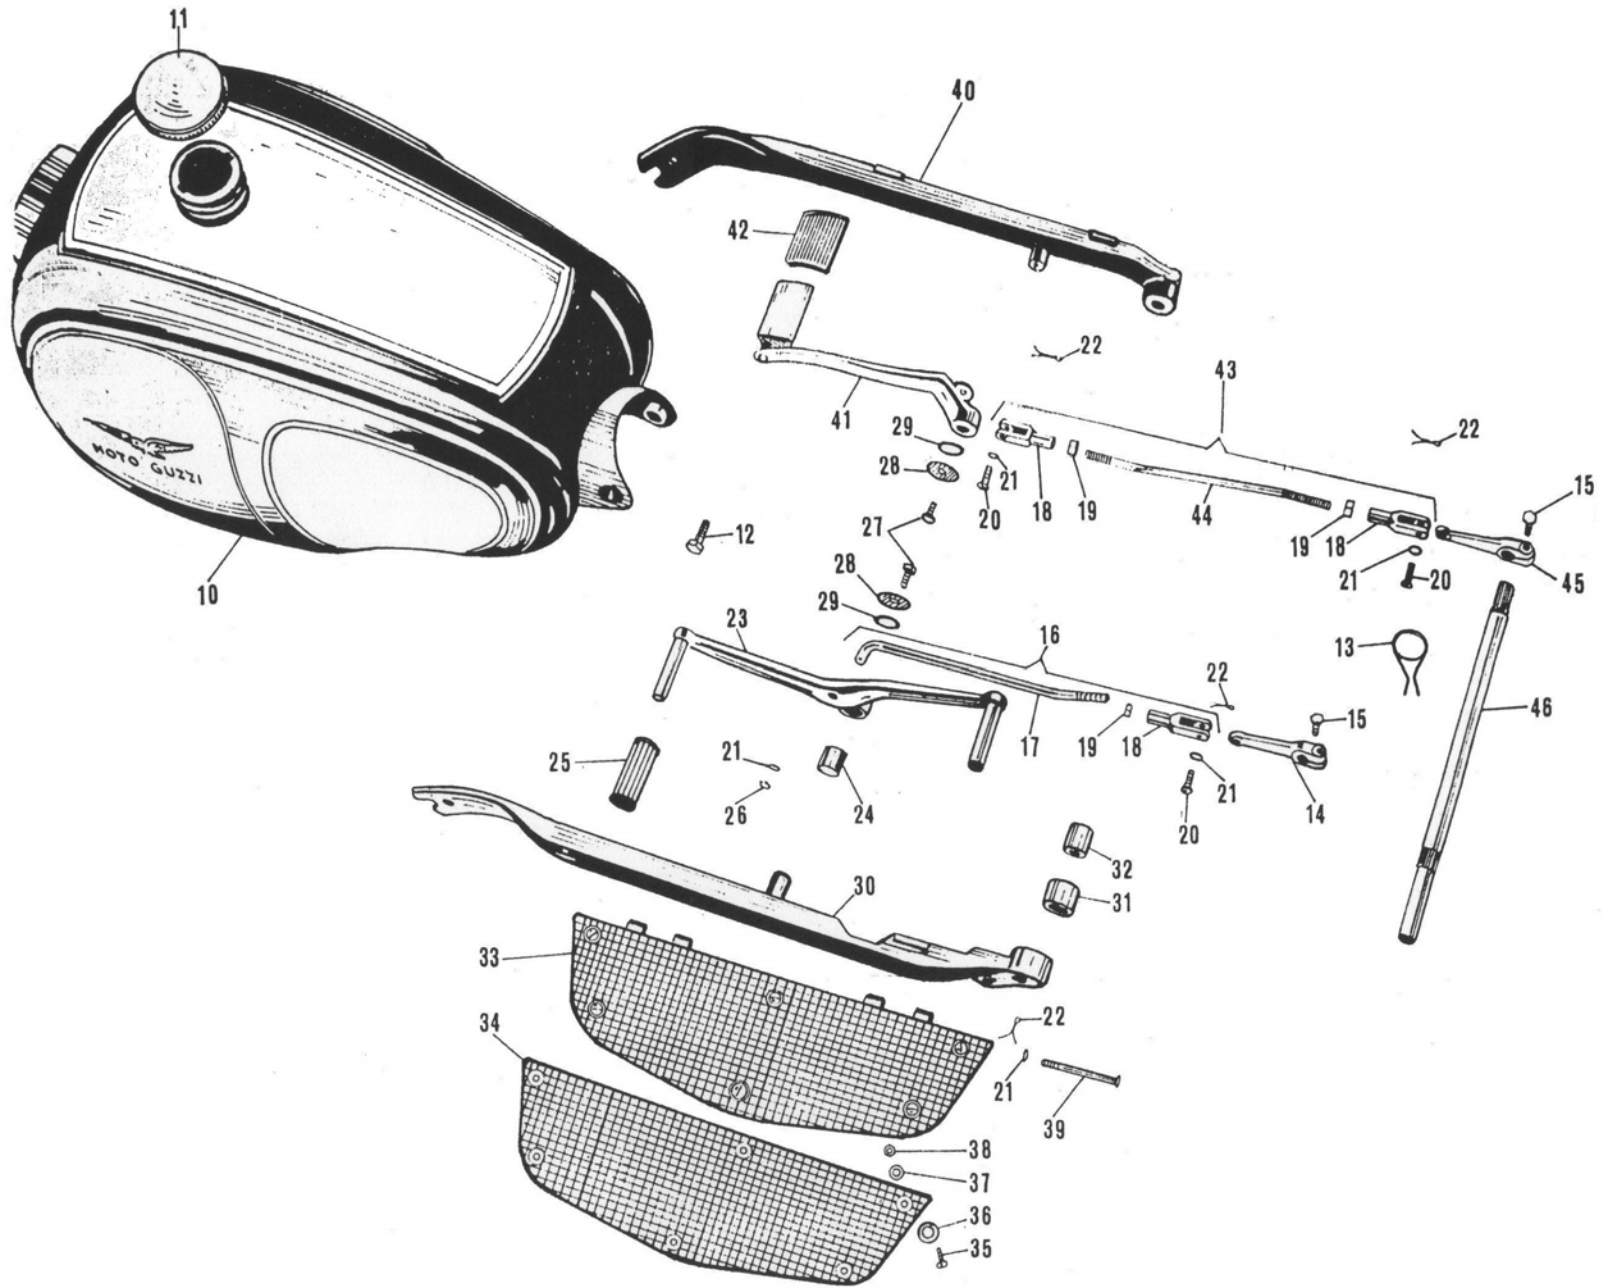

Plate 1

TANK – FOOTBOARDS AND FOOT CONTROLS

CALIFORNIA 850

Figure No.	Order No.	Description	Quantity
36	4359 4380	Washer, external, mat screws	12
37	9500 0205	Washer, flat, mat screws	12
38	9260 2205	Nut, mat screws	12
39	9578 0268	Pin, footboards to brackets	4
40	1345 5140	Bracket, footboard, R/H	1
41	1367 7040	Lever, rear brake	1
42	4326 2180	Pedal, rubber, brake lever	1
43	1367 5040	Rod, rear brake lever, complete	1
44	1367 5140	Rod	1
45	1225 8501	Lever, rear brake pivot	1
46	1367 5440	Spindle, rear brake lever	1

Plate 1